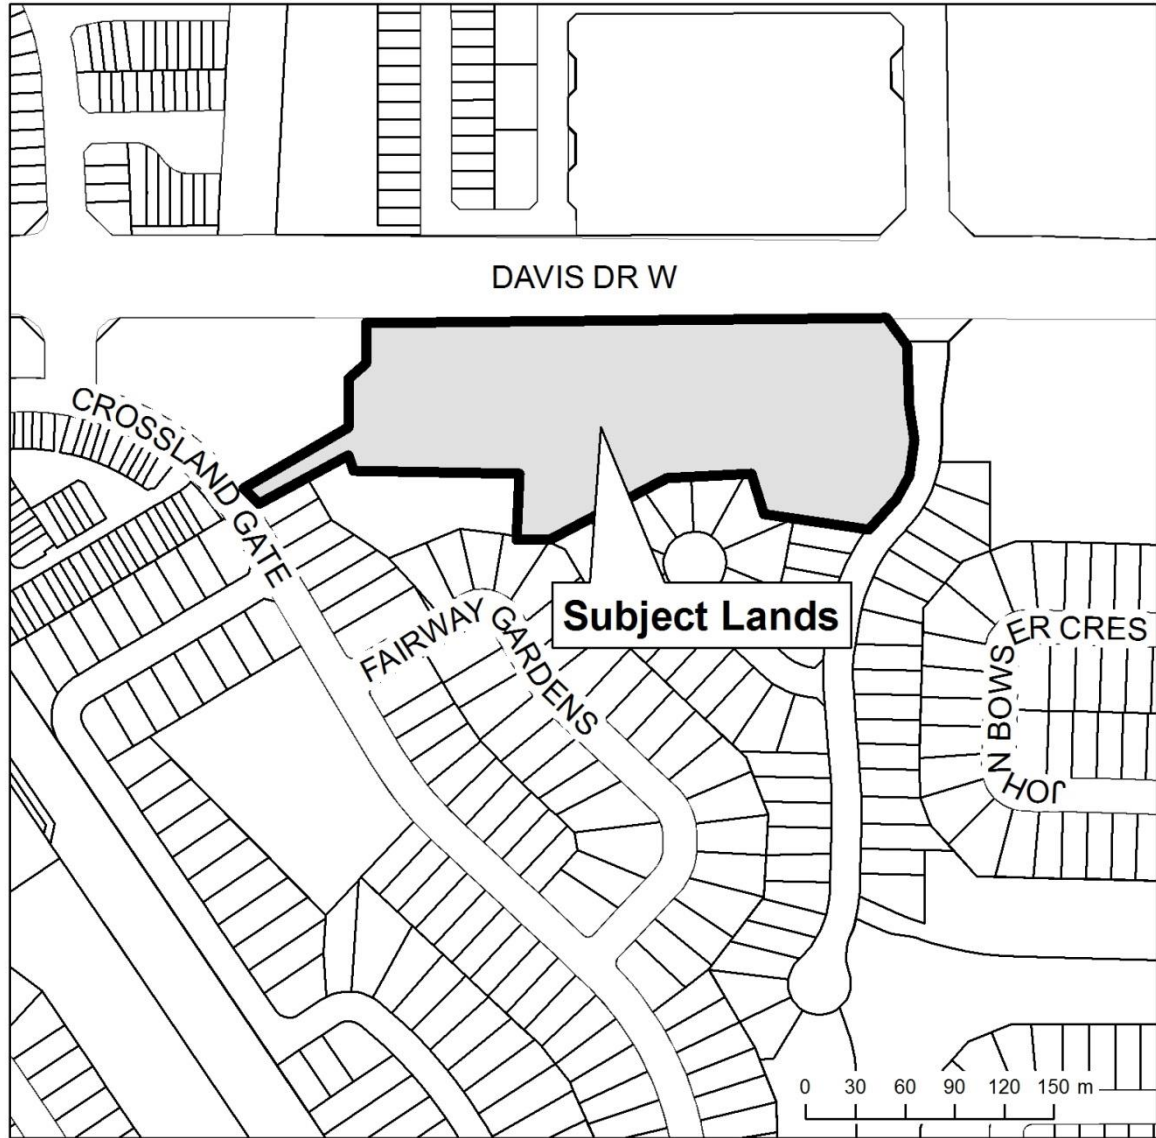

LOCATION MAP
Block 119 Plan 65M4587
Town of Newmarket
Regional Municipality of York

Town of Newmarket Planning Services