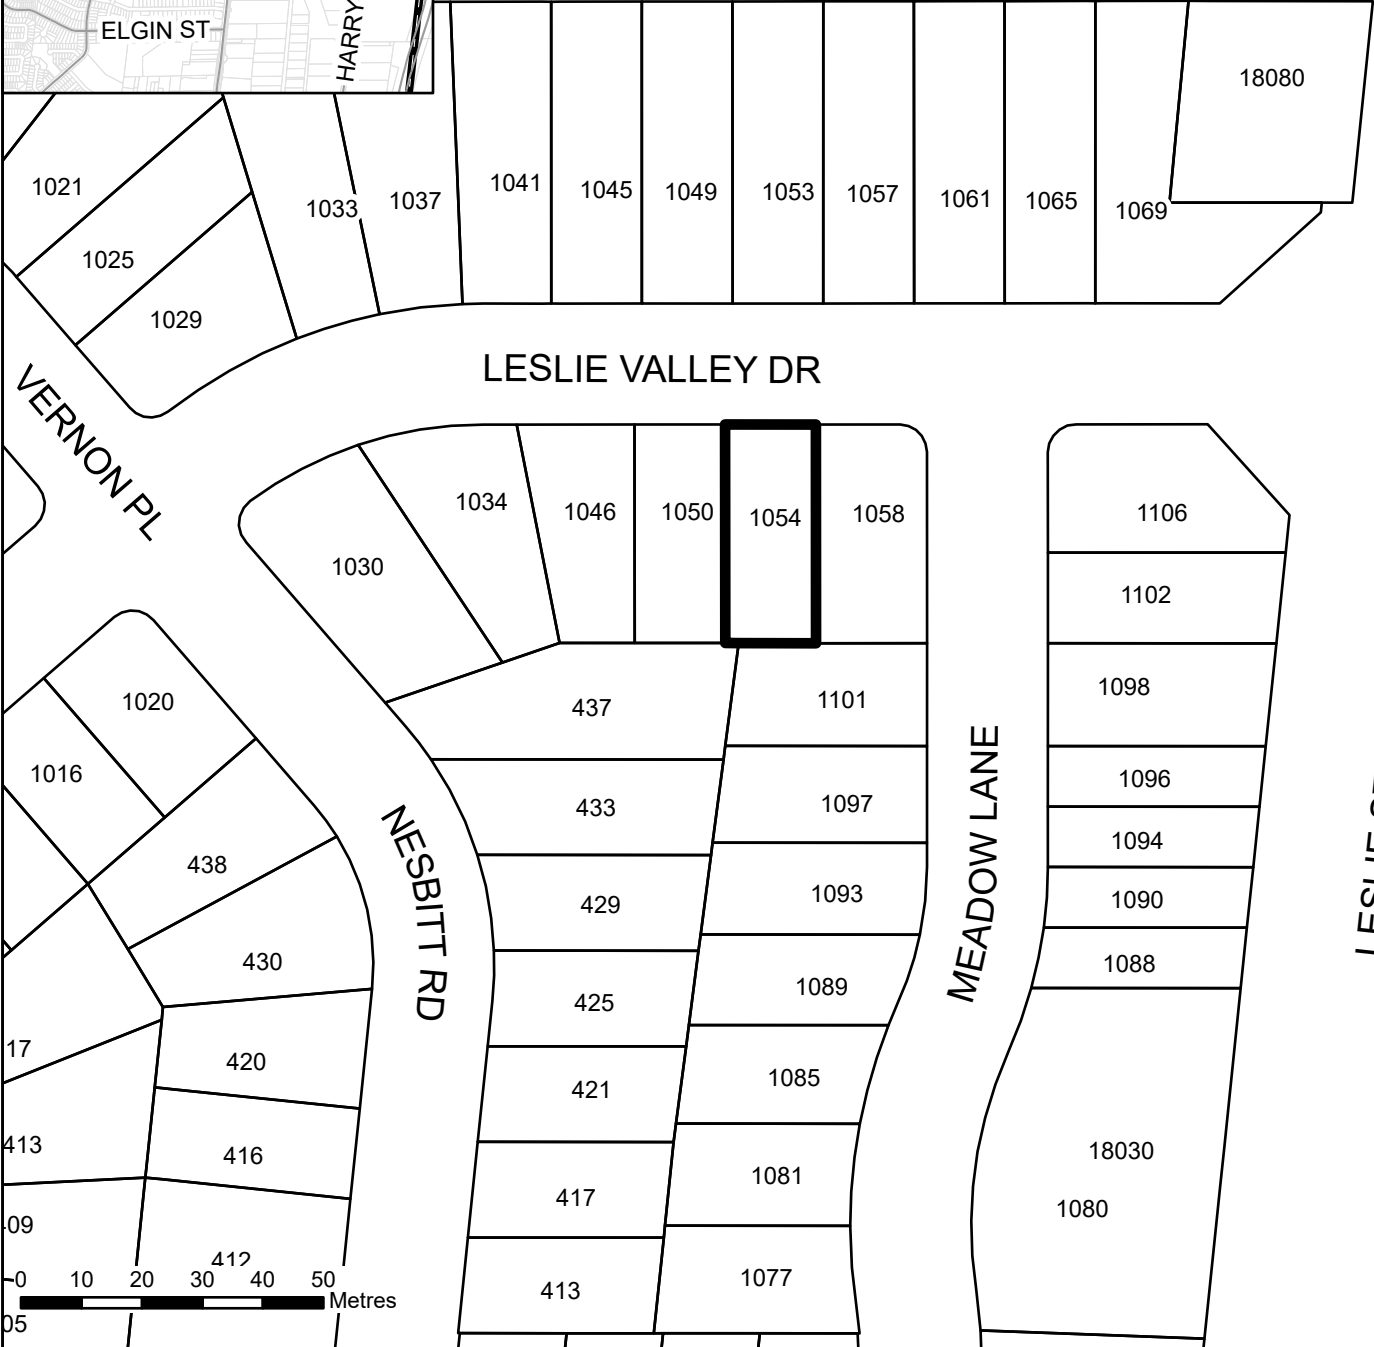

1054 Leslie Valley Drive

Automatically Generated
by Staff Online GIS
Printed: 2023-12-19.