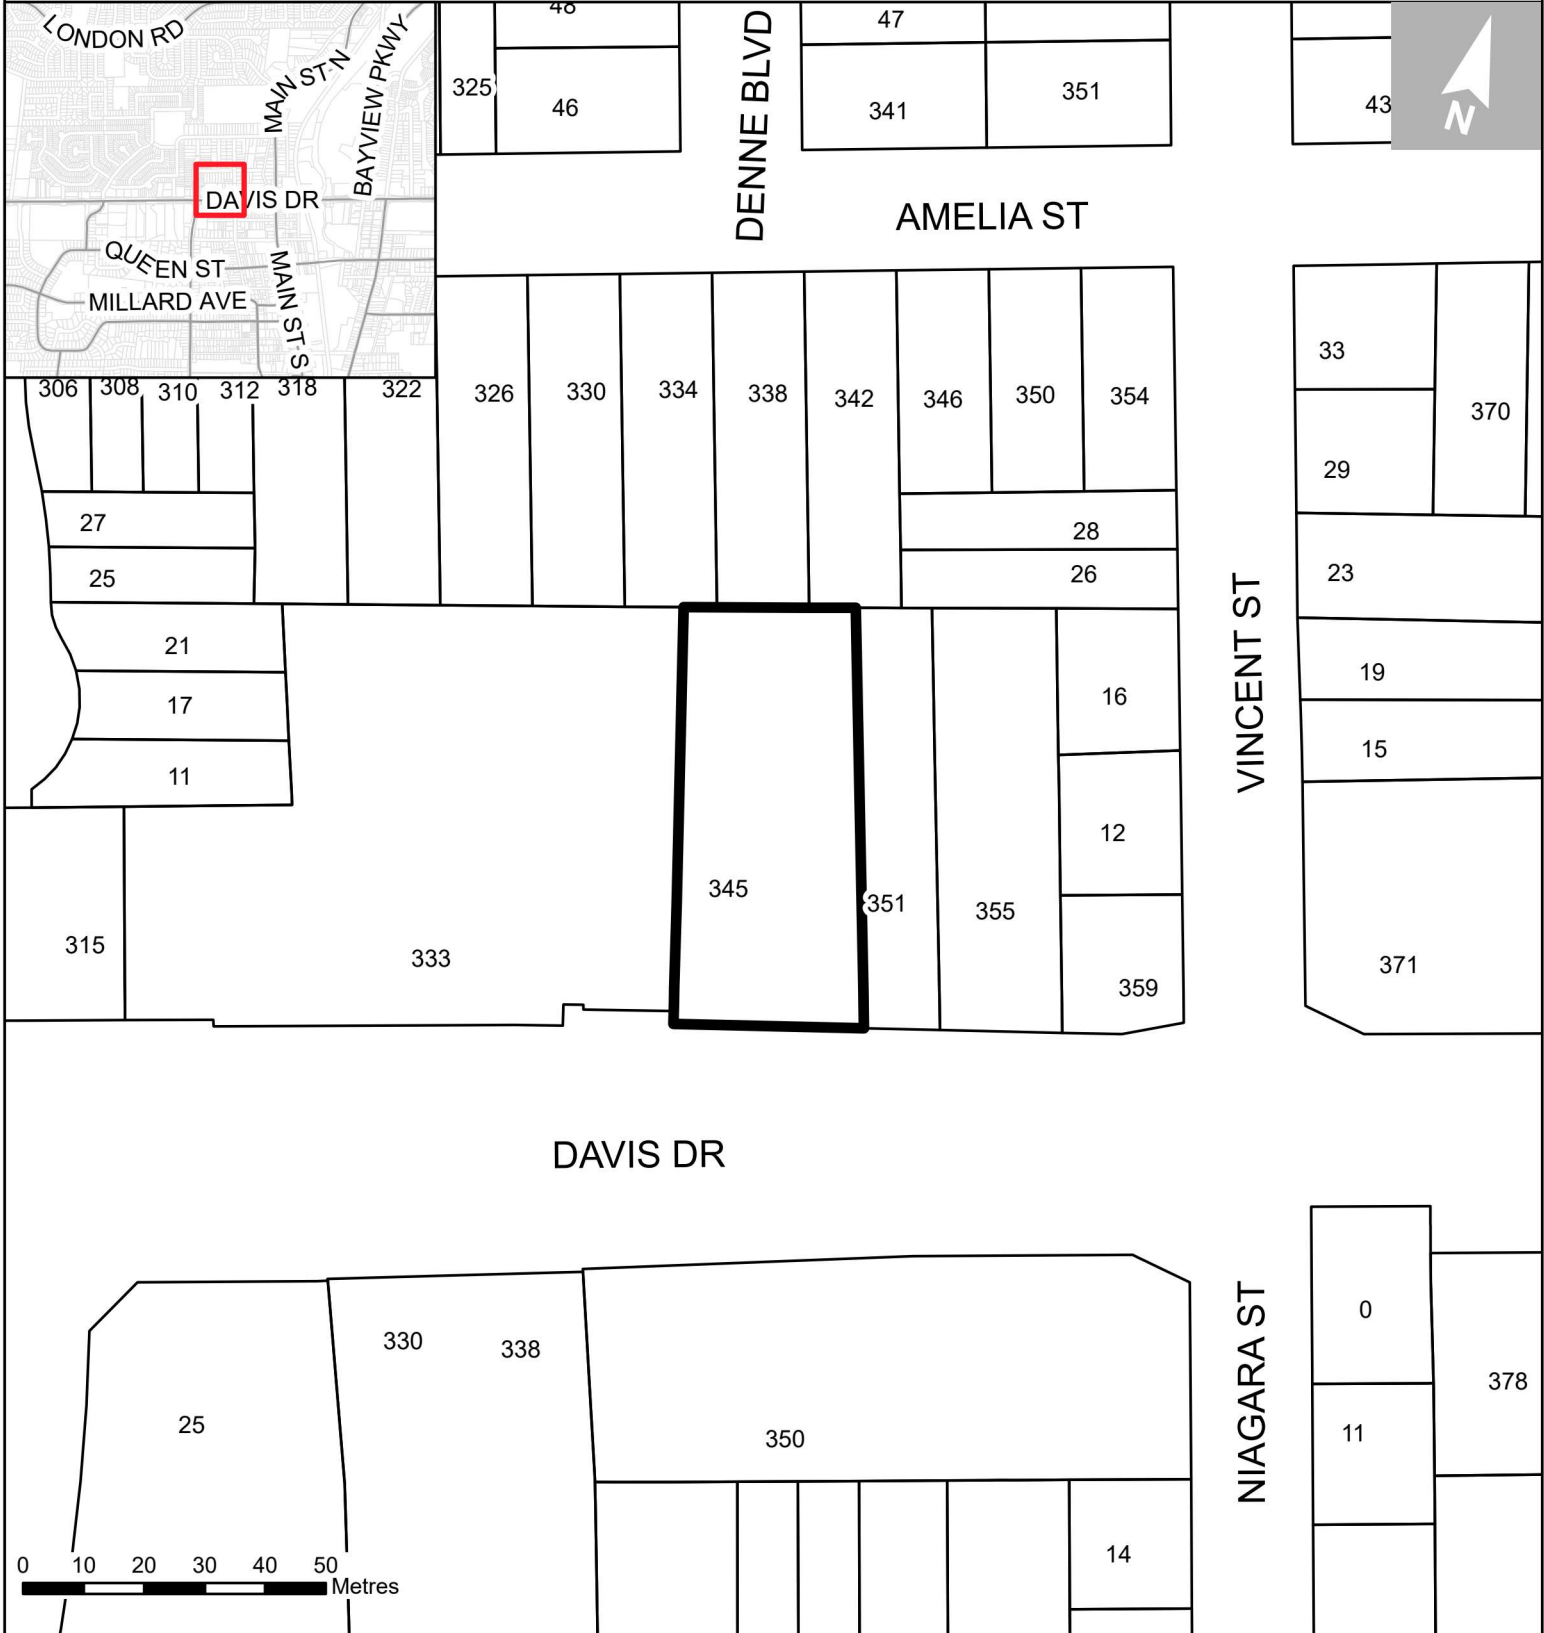

345 Davis Drive

Automatically Generated
by Staff Online GIS
Printed: 2023-11-06.