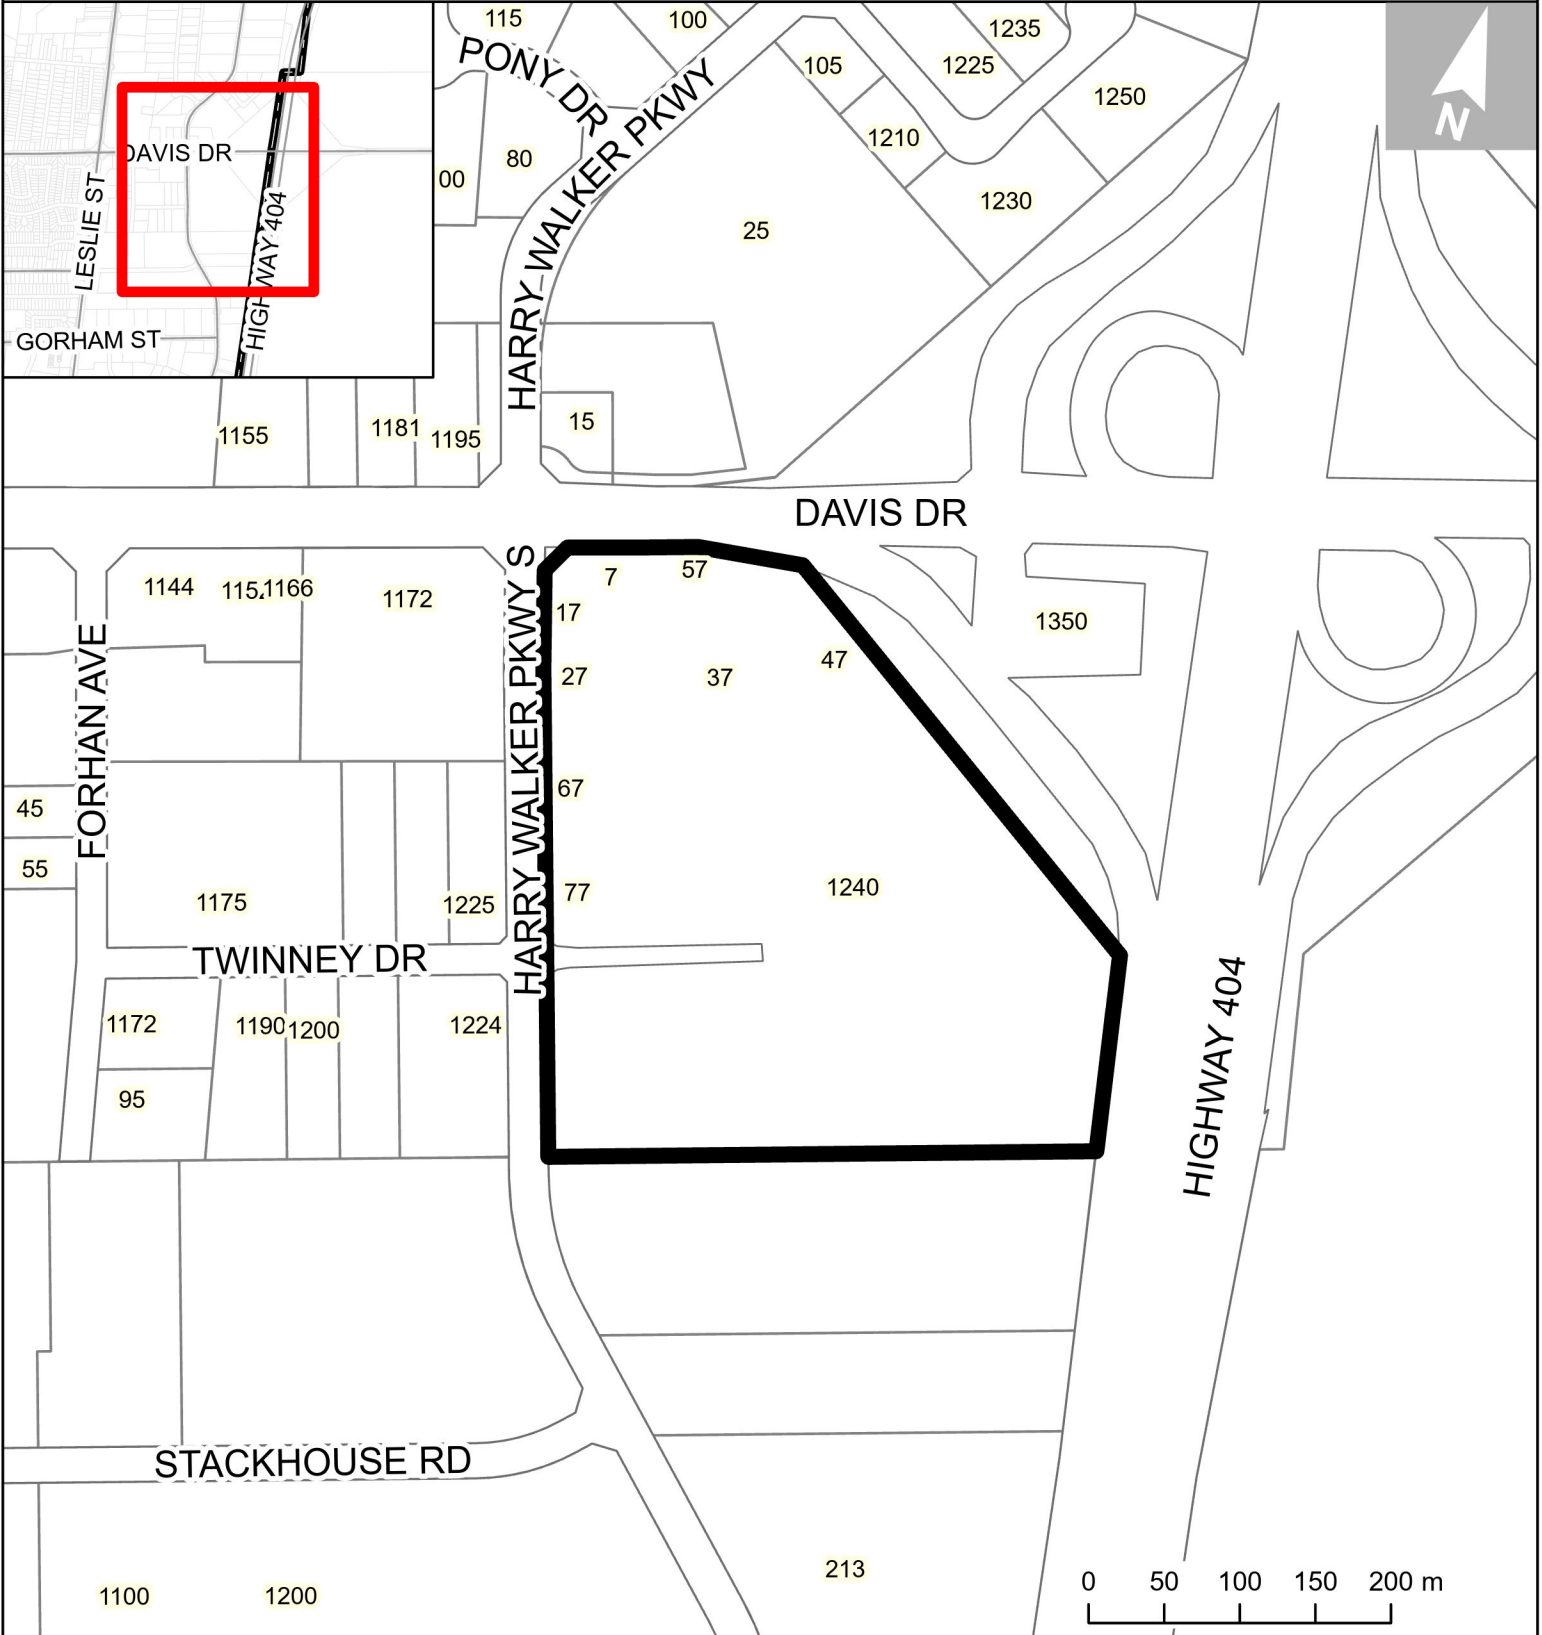

# 7-77 Harry Walker Pkwy S\* and 1240 Twinney Dr

**Subject Lands**  
\*formerly known as 1250 Davis Drive

Designed & produced by  
Information Technology - GIS  
Printed: 2021-09-21.