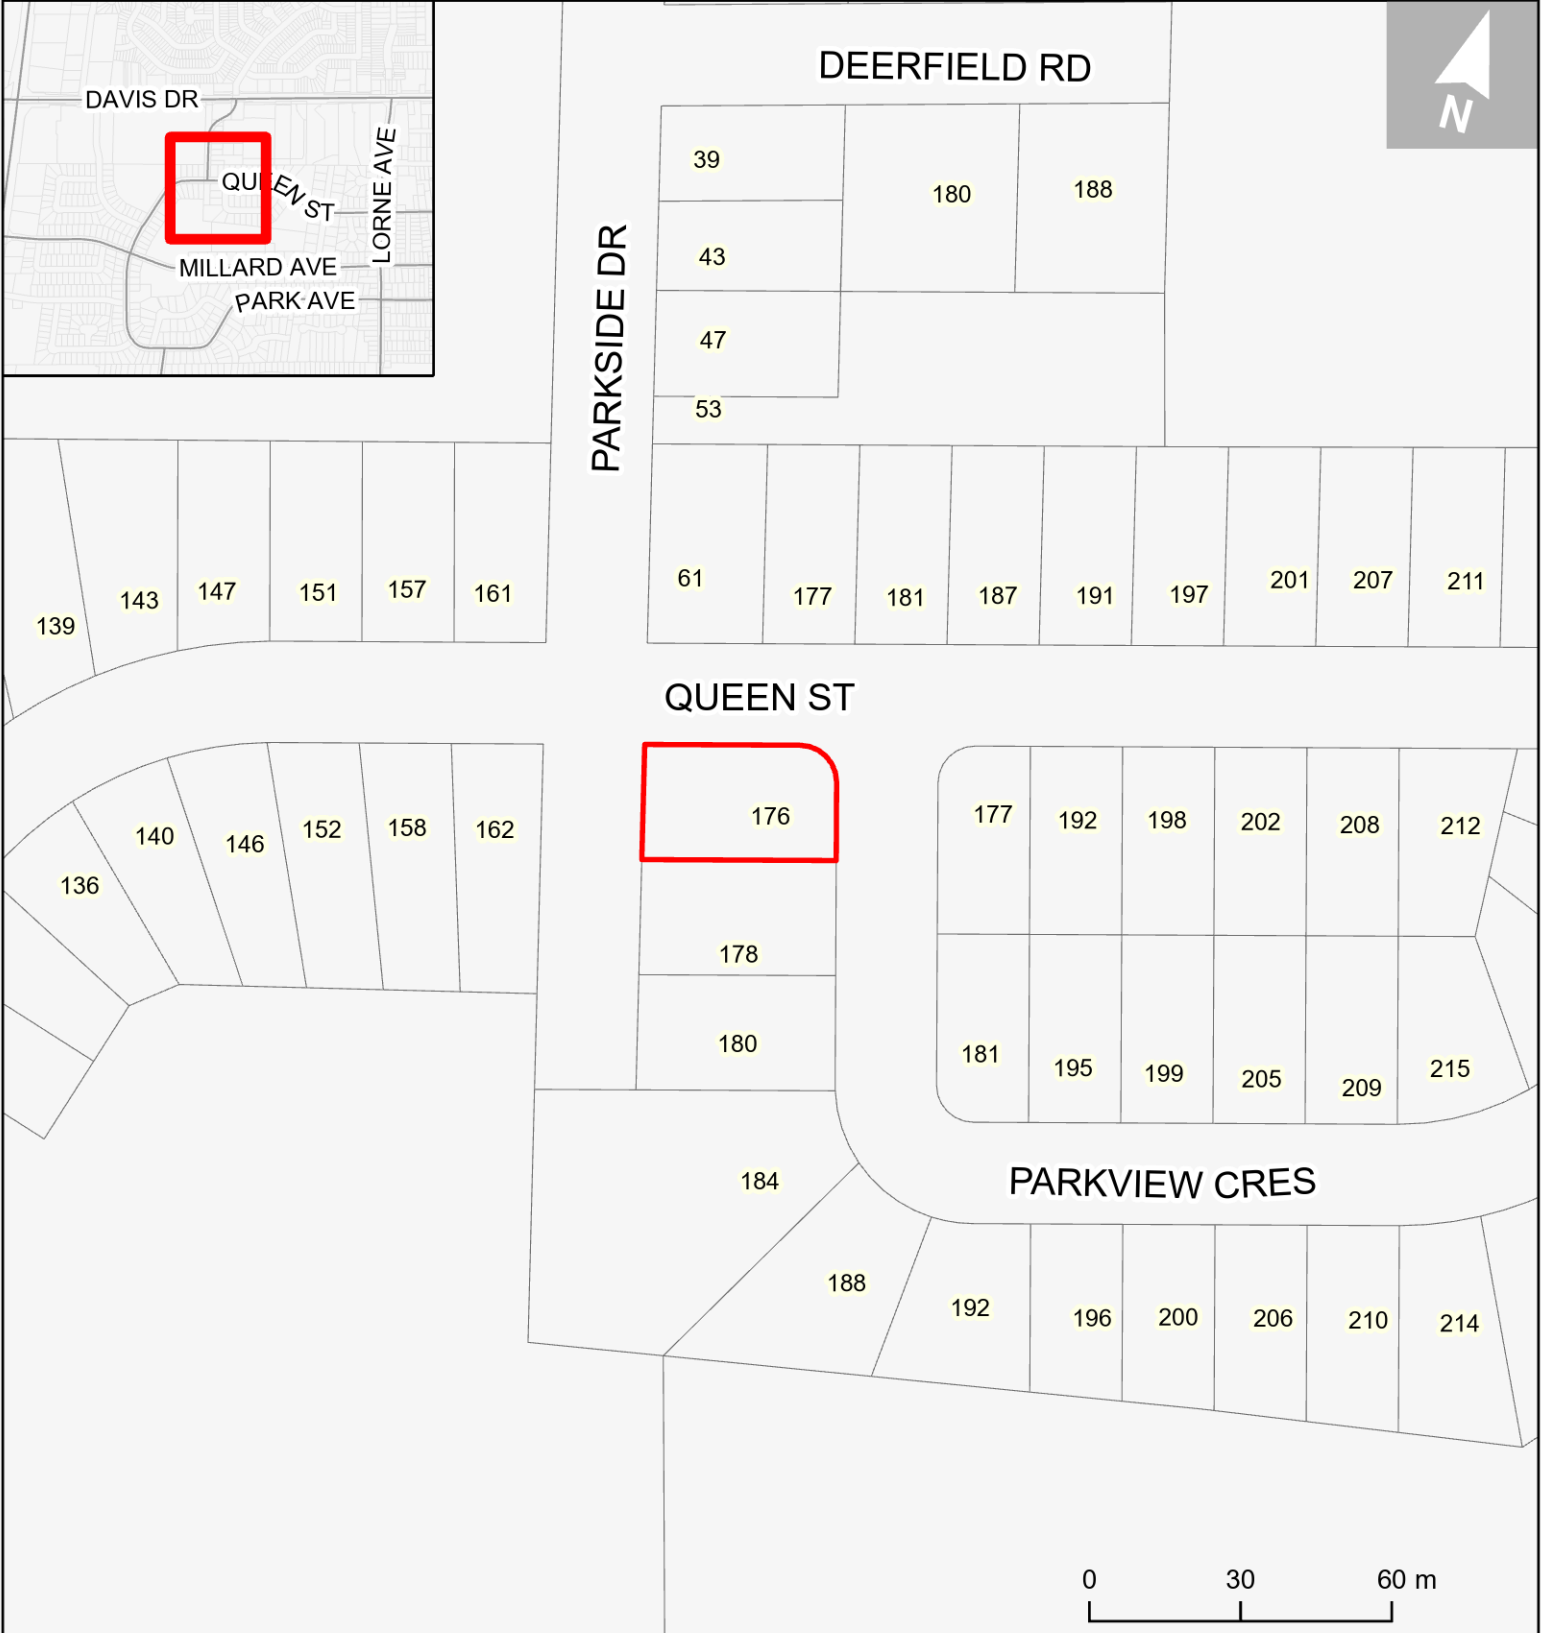

Location Map 176 Parkview Crescent

Subject Lands

Designed & Produced by
Information Technology - GIS
Printed: 2020-02-26.