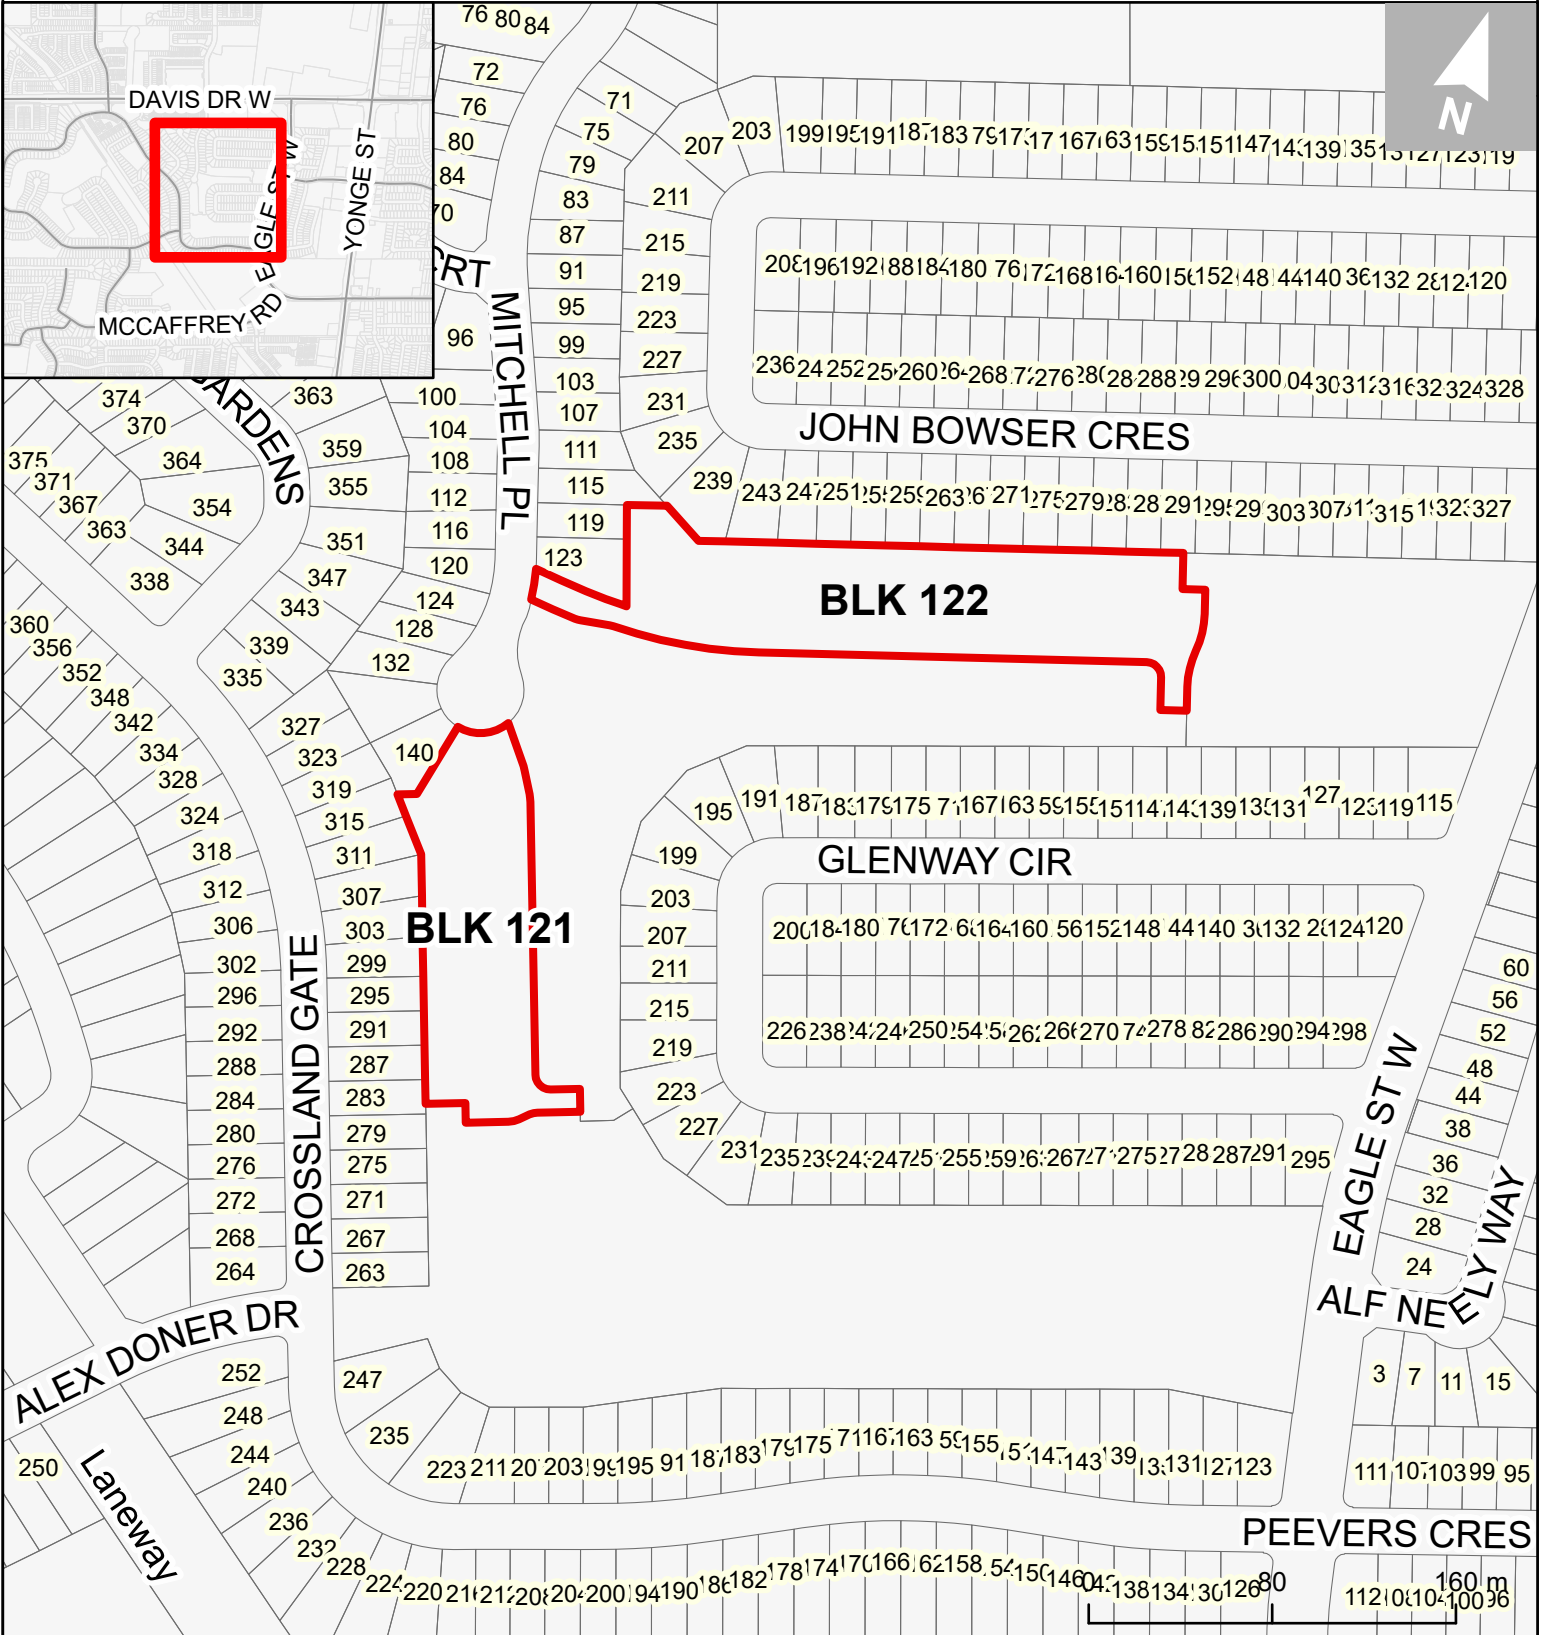

Location Map

Plan 65M-4587 Block 121 & 122

Subject Lands

Designed & Produced by
Information Technology - GIS
Printed: 2019-11-20.