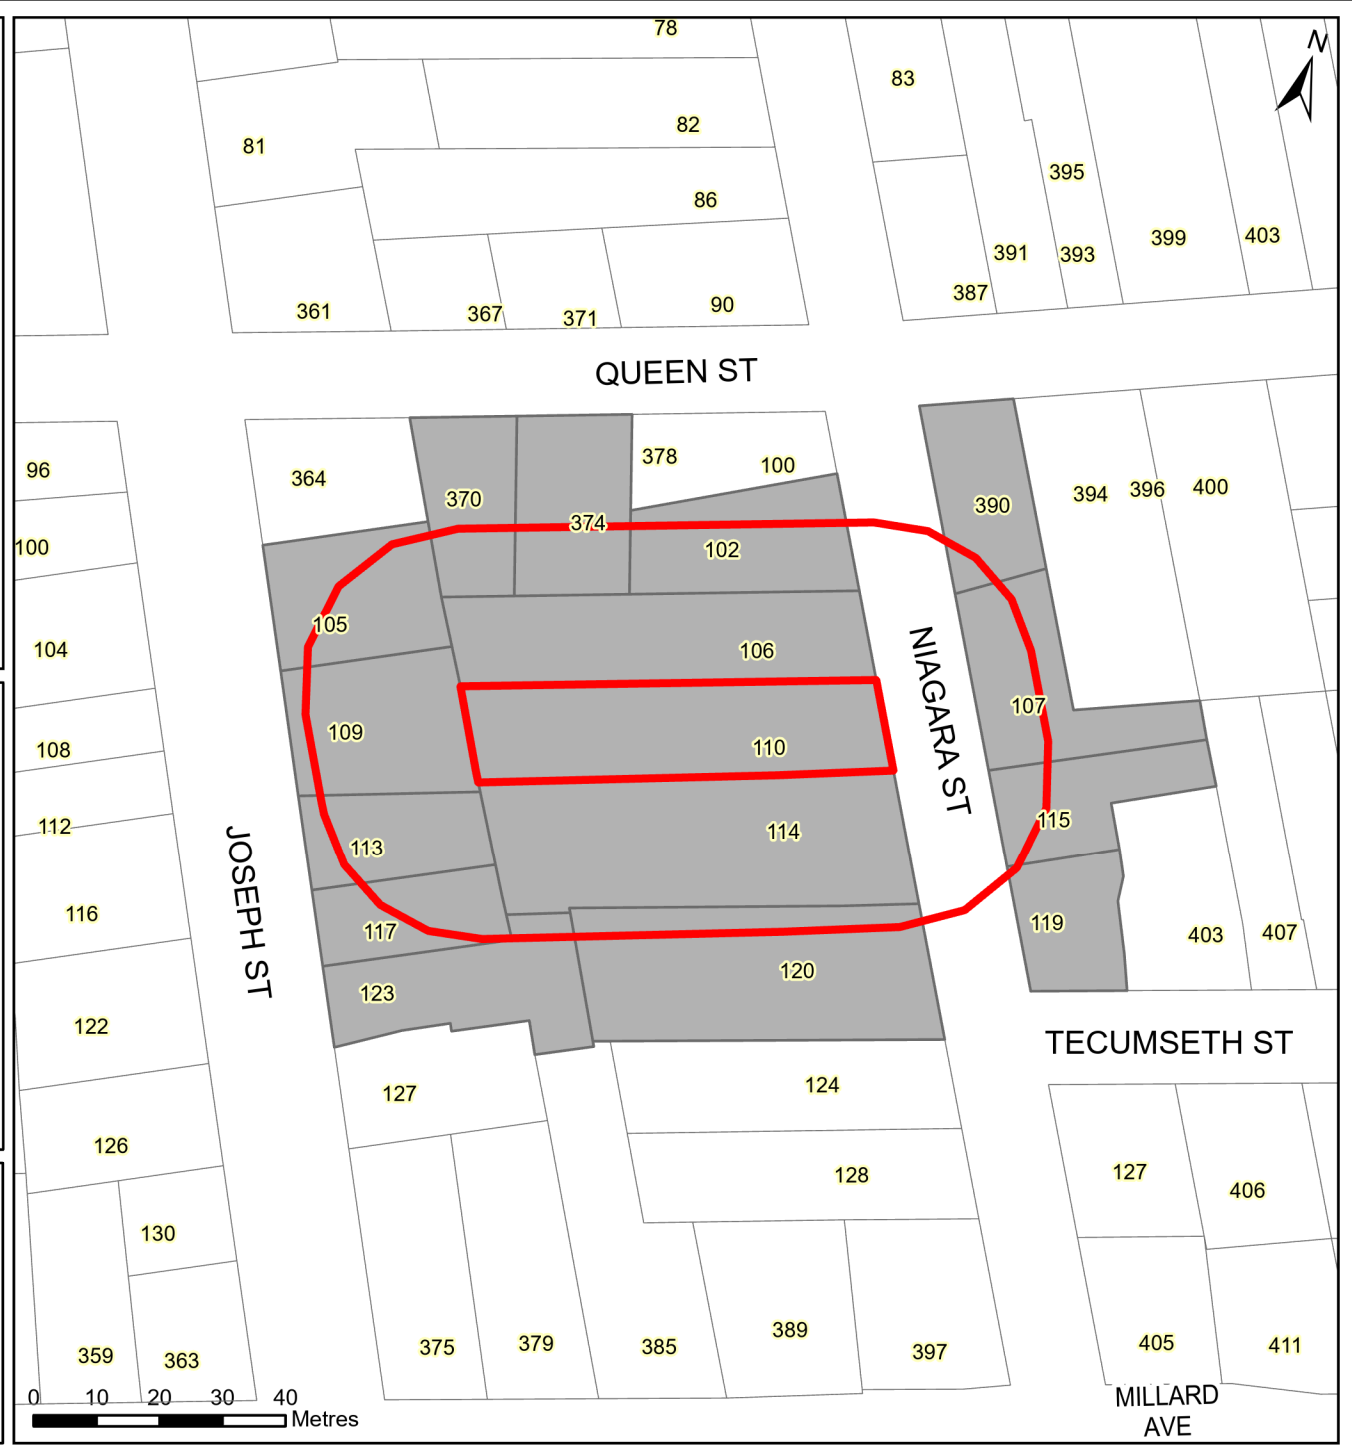

# 110 Niagara Street 25m Notification Map

Designed & produced by Information Technology - GIS  
Printed: November, 2019

- Subject Property & Buffer
- Selected Properties
- Property Line

Sources: Land Parcel Boundaries - © Teranet Inc. and its suppliers. All rights reserved. NOT A PLAN OF SURVEY. 2019; Roads, Railway, Water Features, Municipal Boundary - Data, Analytics and Visualization Services Branch, Corporate Services ©The Regional Municipality of York, 2019; All other data - © Town of Newmarket, 2019. **DISCLAIMER:** This mapping is based on the POLARIS parcel fabric product compiled using Land Registry System records and recent surveys and control points where available. This mapping is a representation of the earth's surface and provides estimates of area and distance. The information depicted on this map has been compiled from various sources. While every effort has been made to accurately depict the information, data/mapping errors may exist. This map has been produced for illustrative purposes only. It is not a substitute for a legal survey.