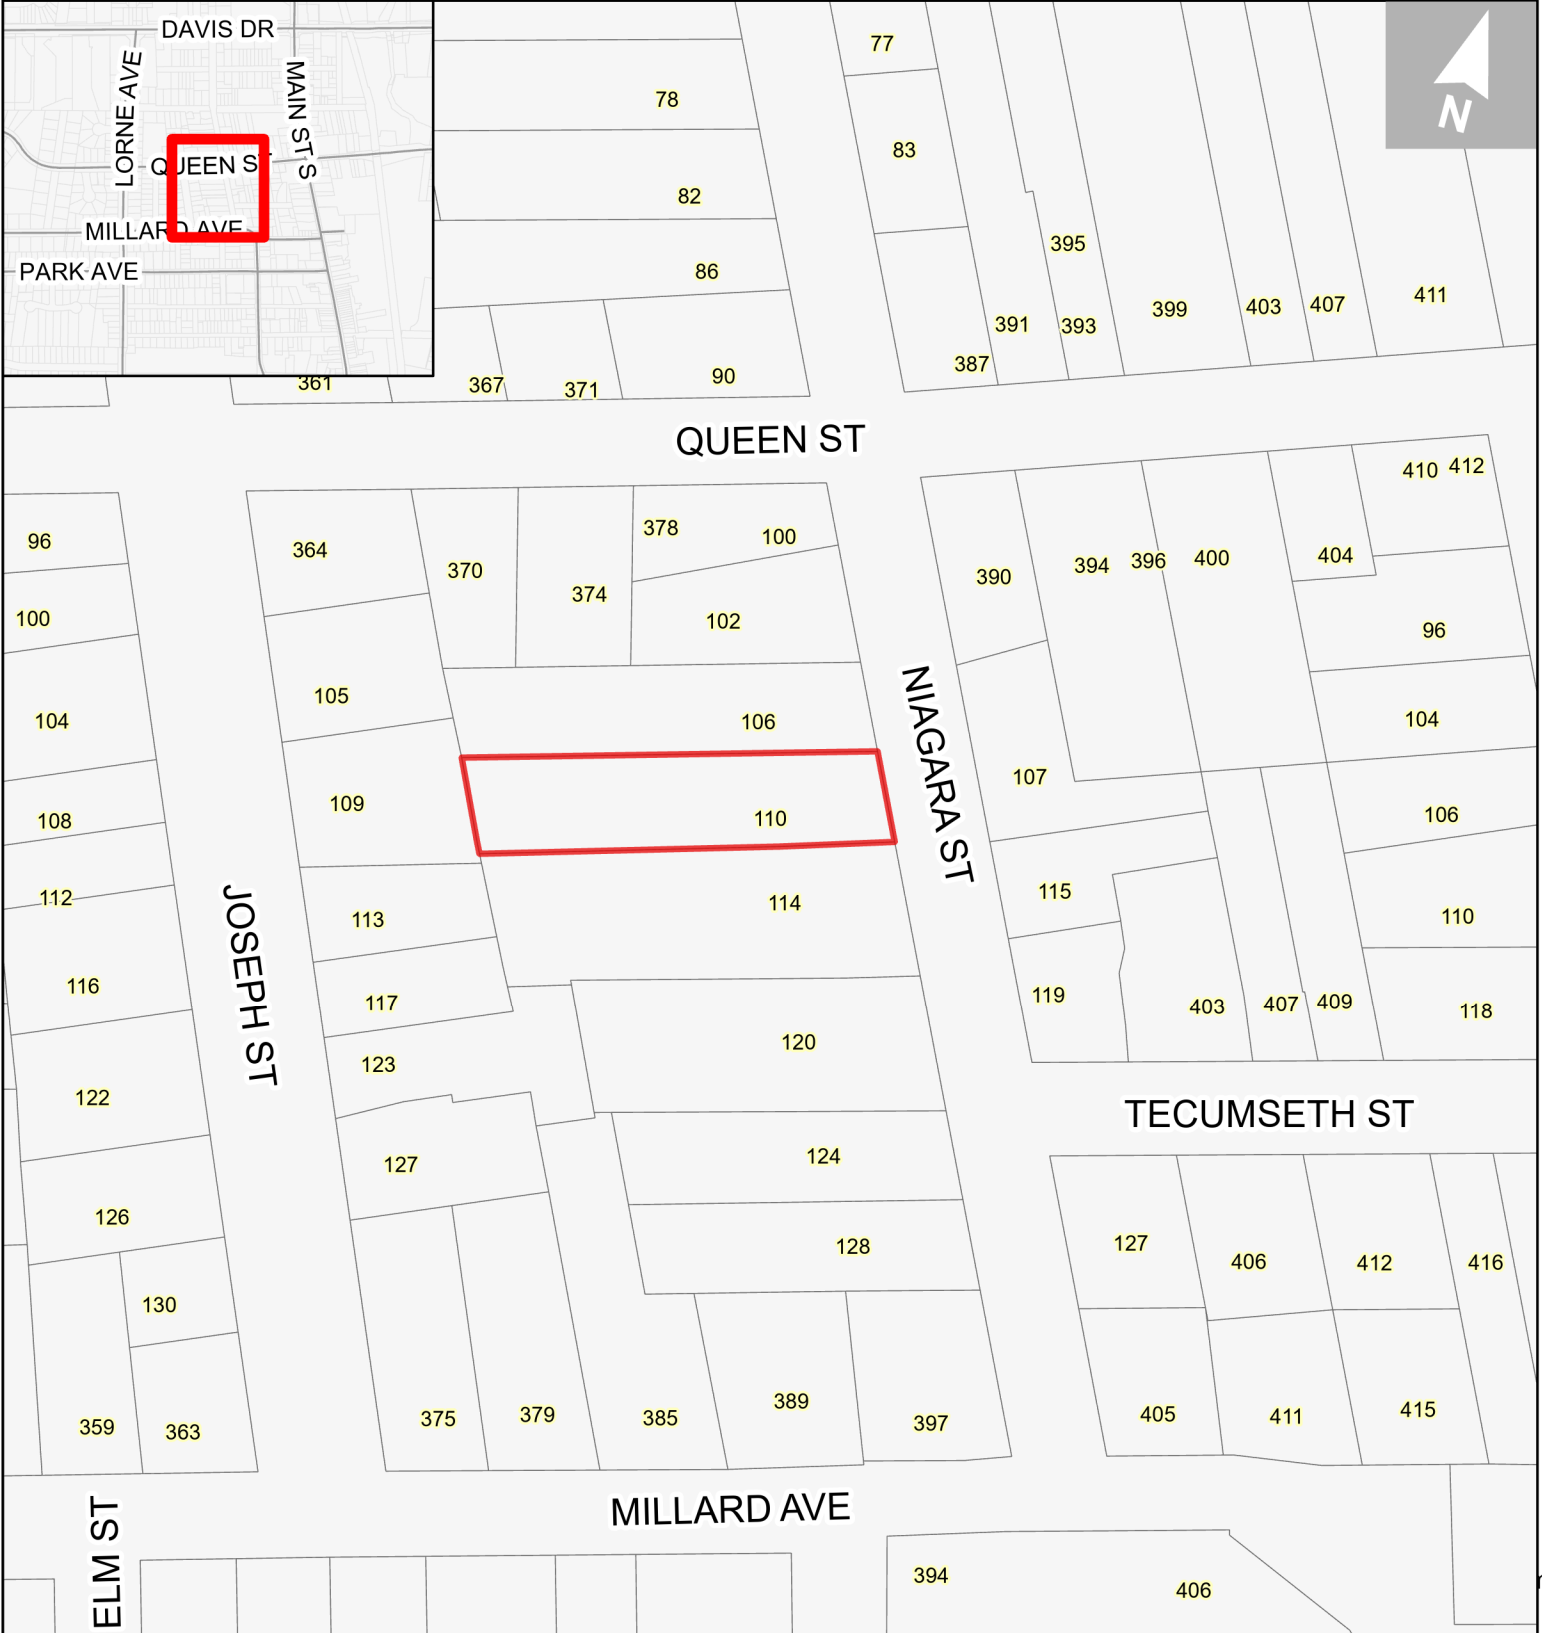

Location Map 110 Niagara Street

Subject Lands

Information Technology - GIS
Printed: November, 2019