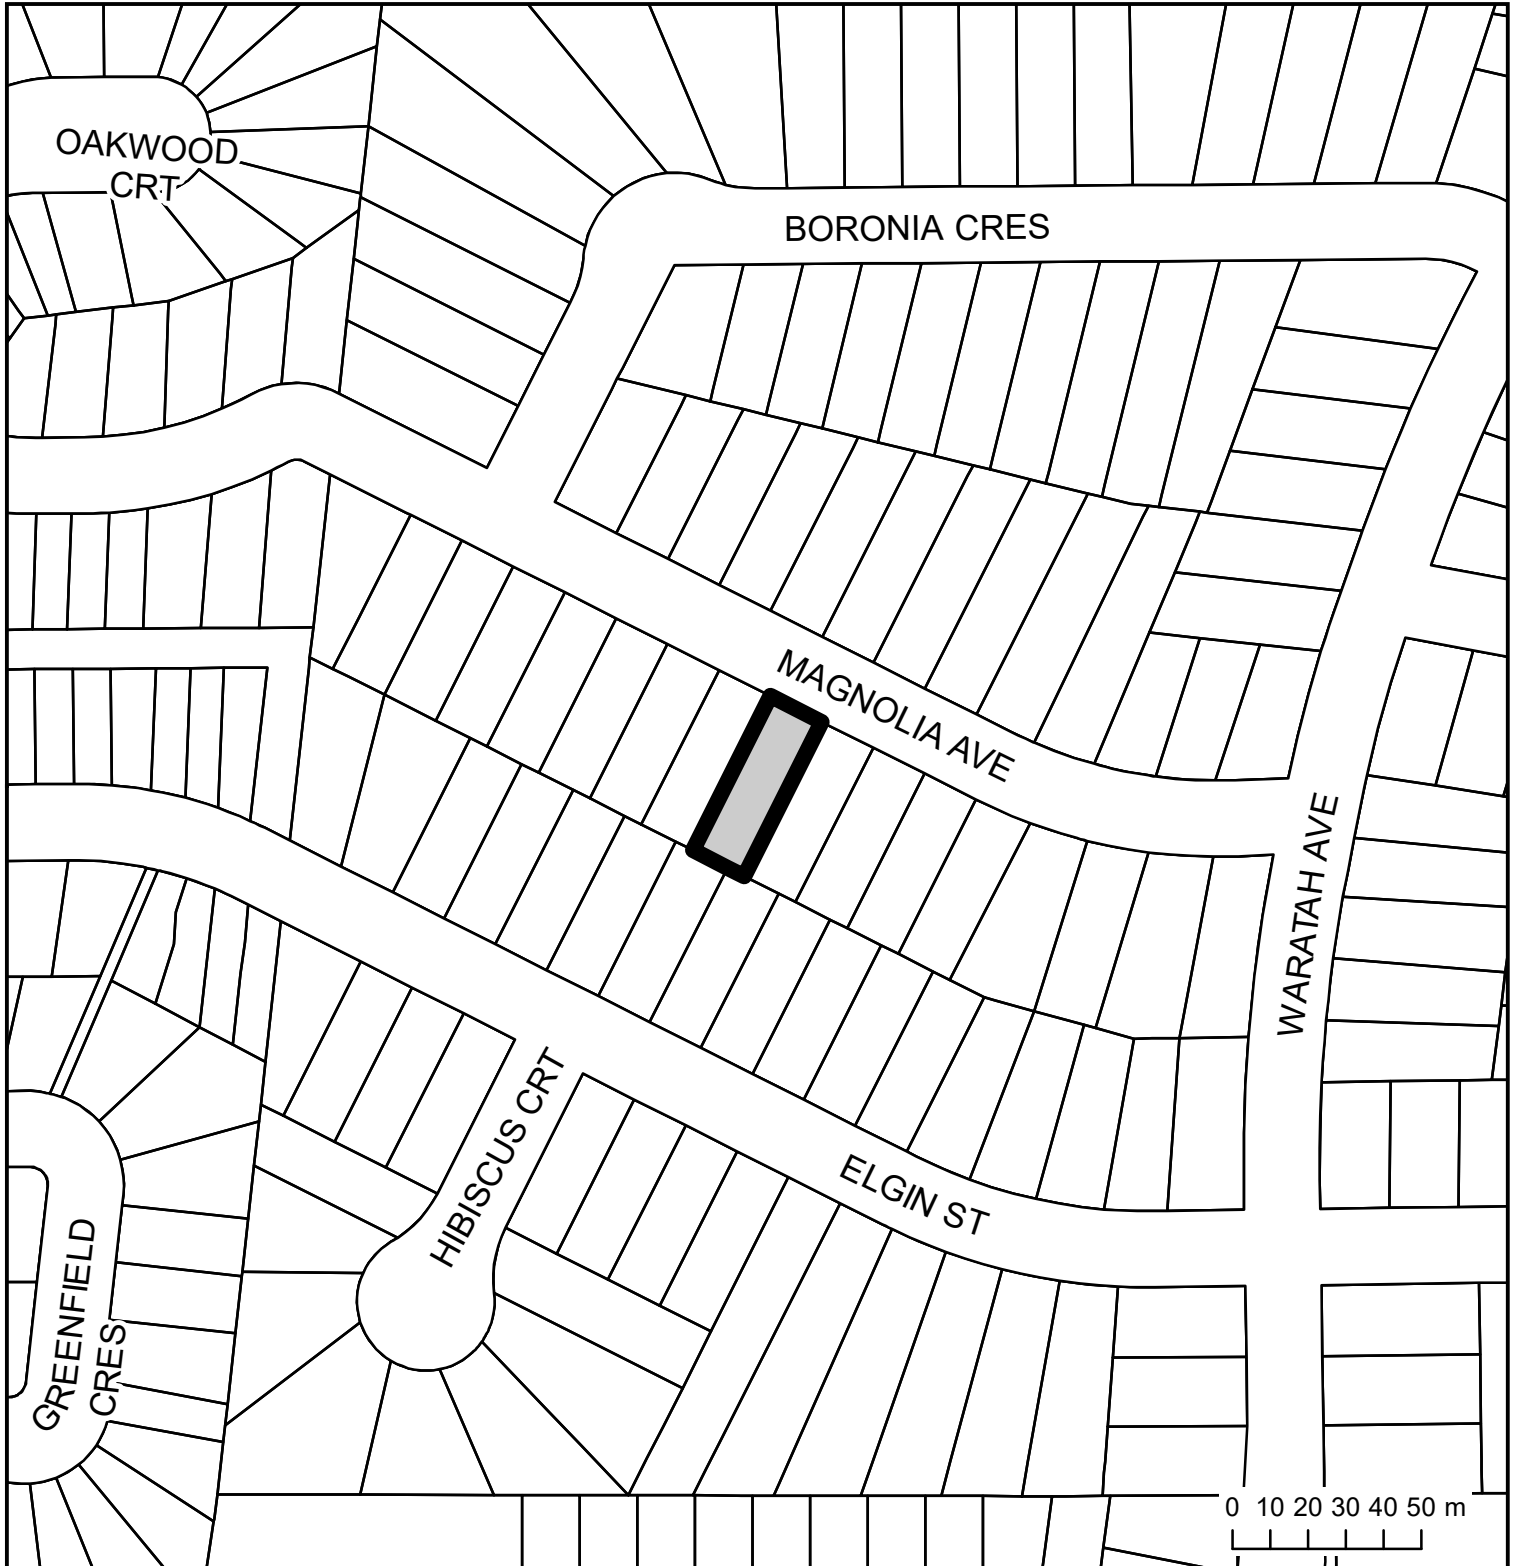

# LOCATION MAP

## 844 Magnolia Ave

 Subject Lands

TOWN OF NEWMARKET PLANNING DEPARTMENT