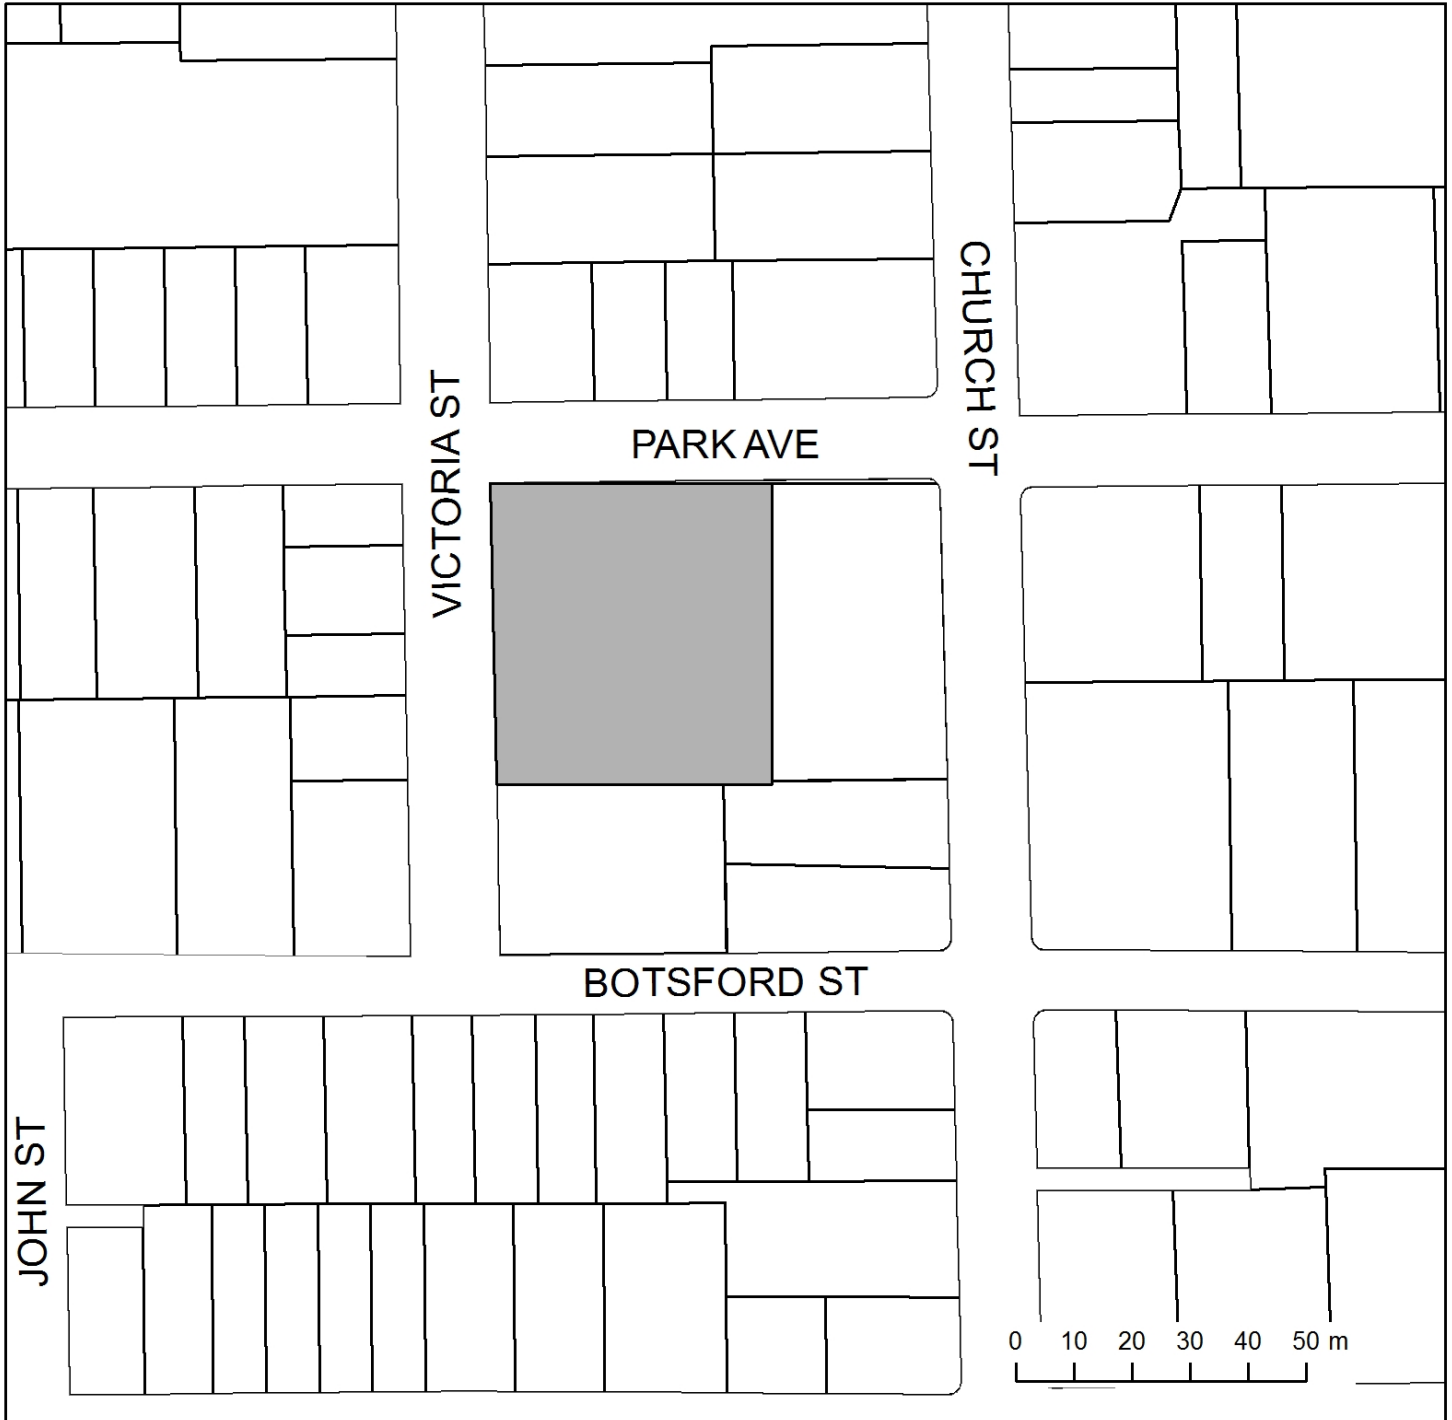

LOCATION MAP

400 Park Avenue

Town of Newmarket

 Subject Lands

TOWN OF NEWMARKET PLANNING DEPARTMENT

Designed & Produced by Information Technology – GIS Printed: January, 2019. Land Parcel Boundaries - © Teranet Inc. and its suppliers. All rights reserved. NOT A PLAN OF SURVEY. 2015. Zoning - Town of Newmarket, 2015. DISCLAIMER: This mapping is based on the POLARIS parcel fabric product compiled using Land Registry System records and recent surveys and control points where available. This mapping is a representation of the earth's surface and provides estimates of area and distance. This map has been produced for illustrative purposes only. It is not a substitute for a legal survey.