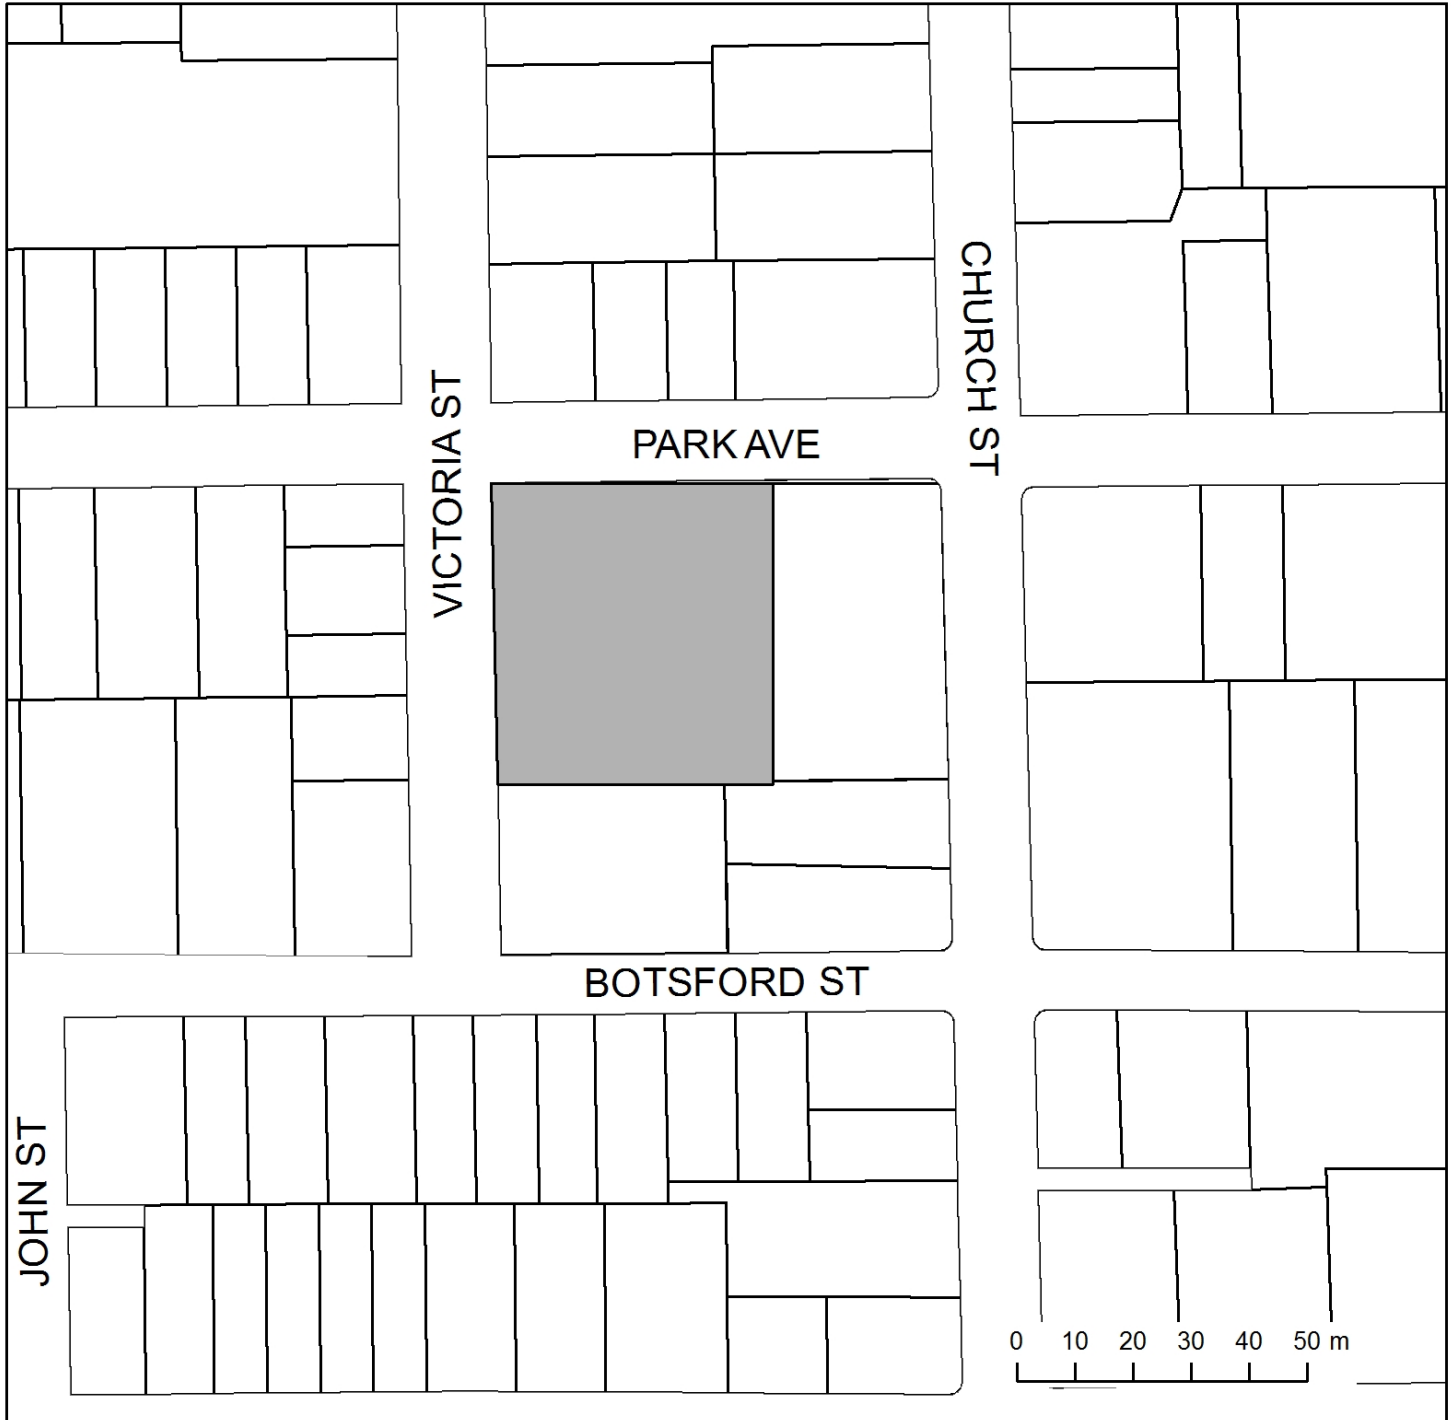

LOCATION MAP

400 Park Avenue

Town of Newmarket

 Subject Lands

TOWN OF NEWMARKET PLANNING DEPARTMENT